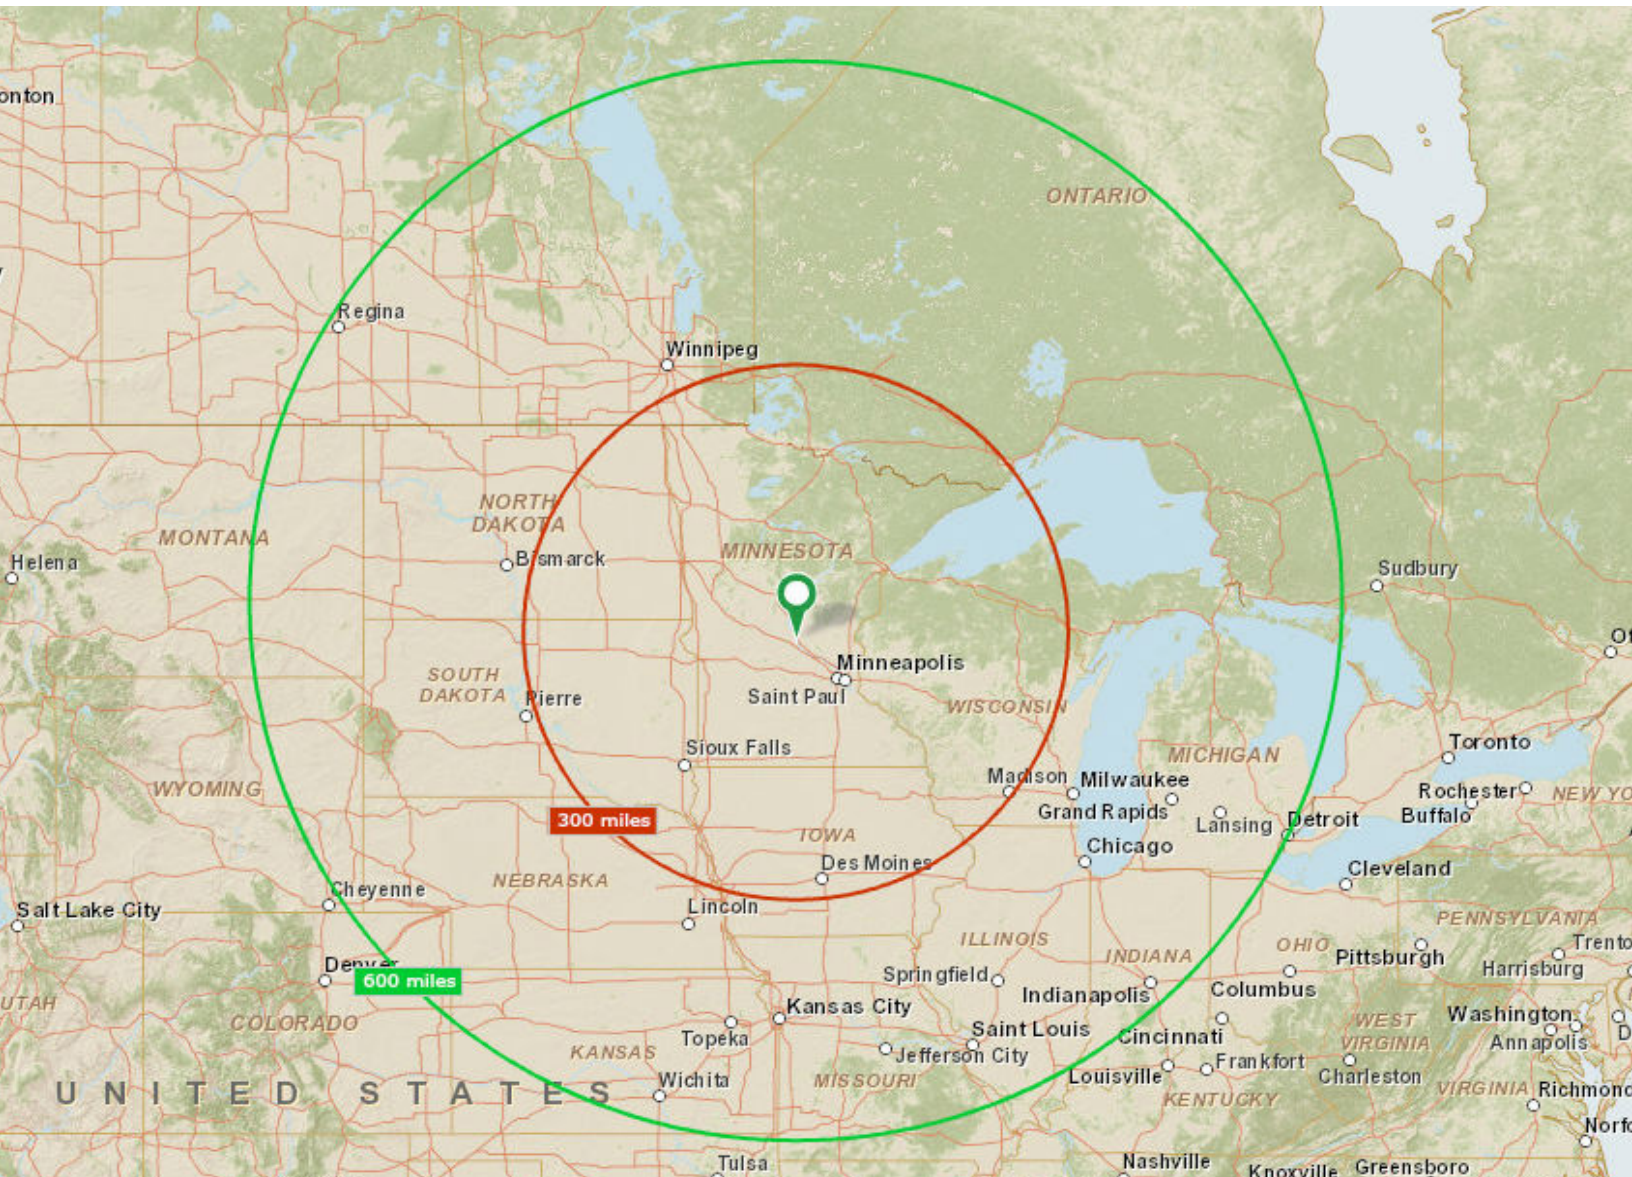

City of St. Cloud, MN

MAJOR MARKETS

Cathy Mehelich, Executive Director
St. Cloud Economic Development Authority
400 2nd St. So., St. Cloud, MN 56301
cathy.mehelich@ci.stcloud.mn.us
320.650.3111
www.ci.stcloud.mn.us

Distance to Major Markets

- Minneapolis, MN - 60 miles
- Duluth, MN - 115 miles
- Rochester, MN - 140 miles
- Fargo, ND - 160 miles
- Sioux Falls, SD - 220 miles
- Chicago, IL - 420 miles