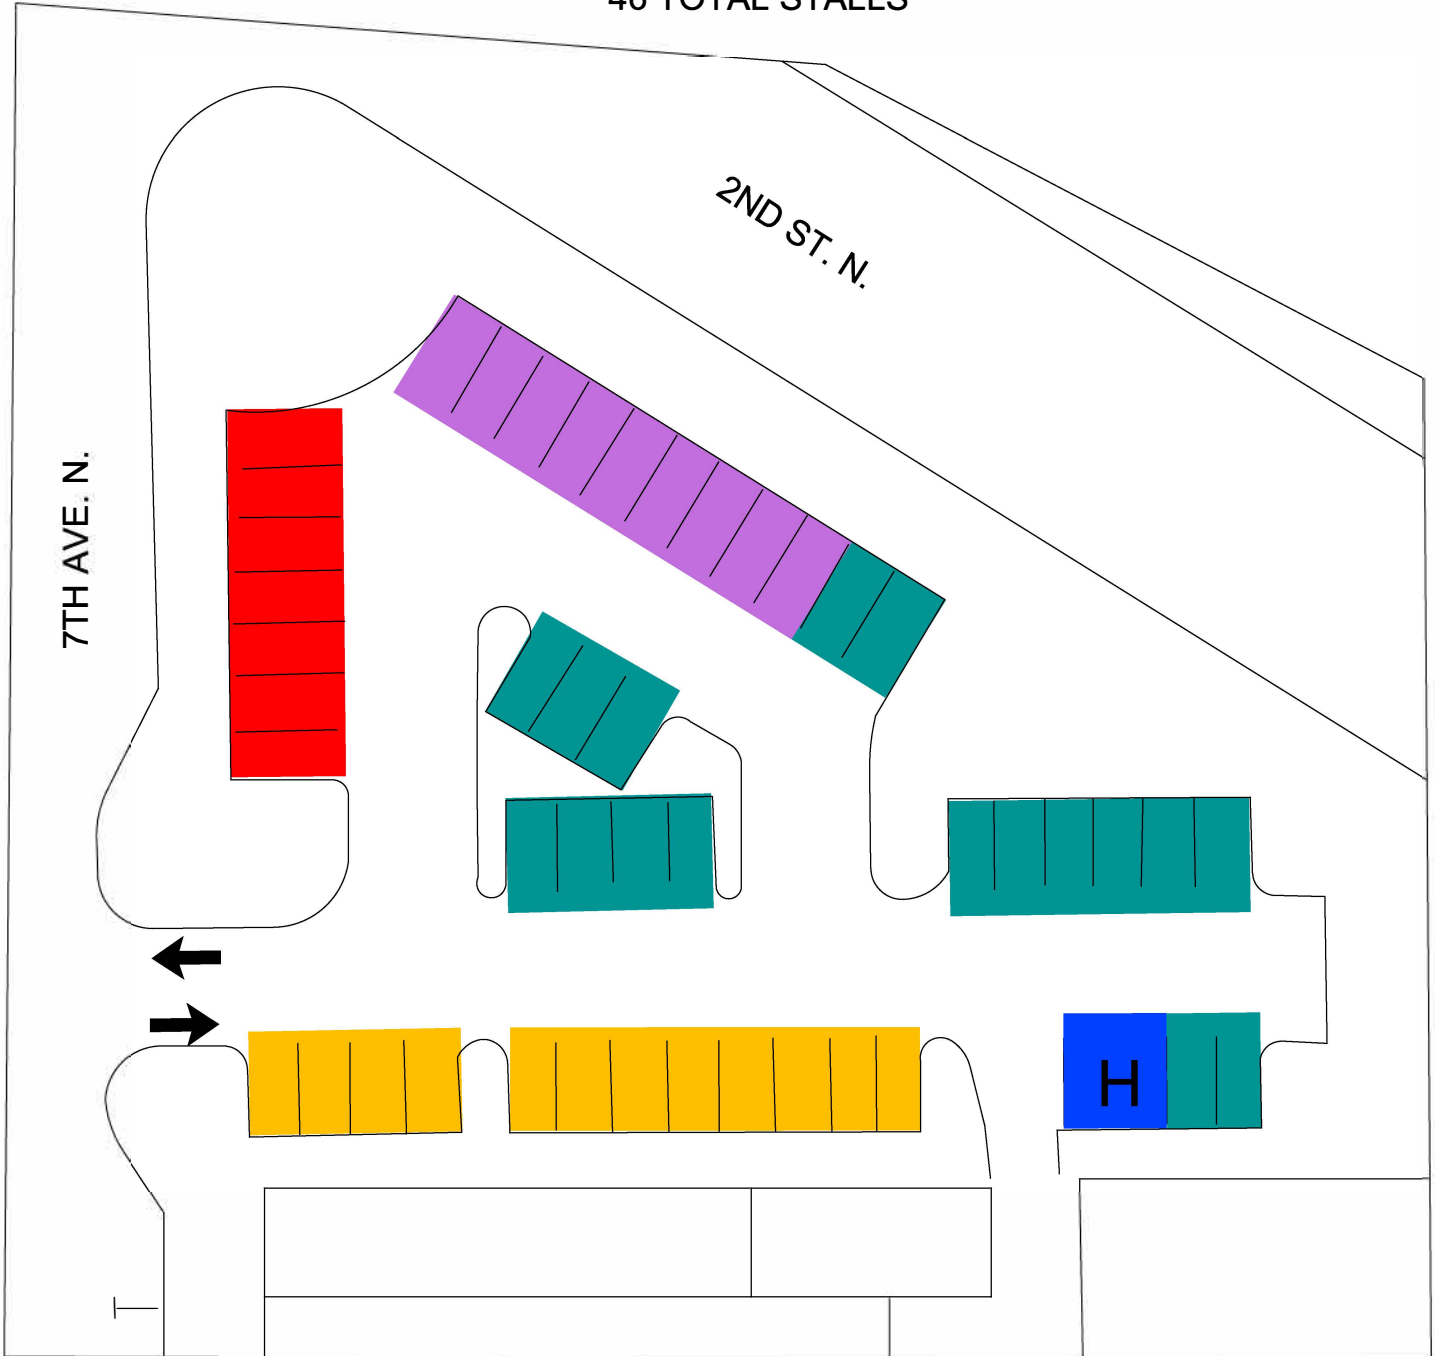

JUDICIAL LOT

-  17 RESERVED STALLS
-  7 METERED / "A" PERMIT STALLS
-  12 METERED ONLY STALLS
-  9 "A" PERMIT ONLY STALLS
- H 1 HANDICAP STALL

46 TOTAL STALLS

Rates:

Daily: \$1.00 per hour
2 hour limit and 4 hour limit parking meters