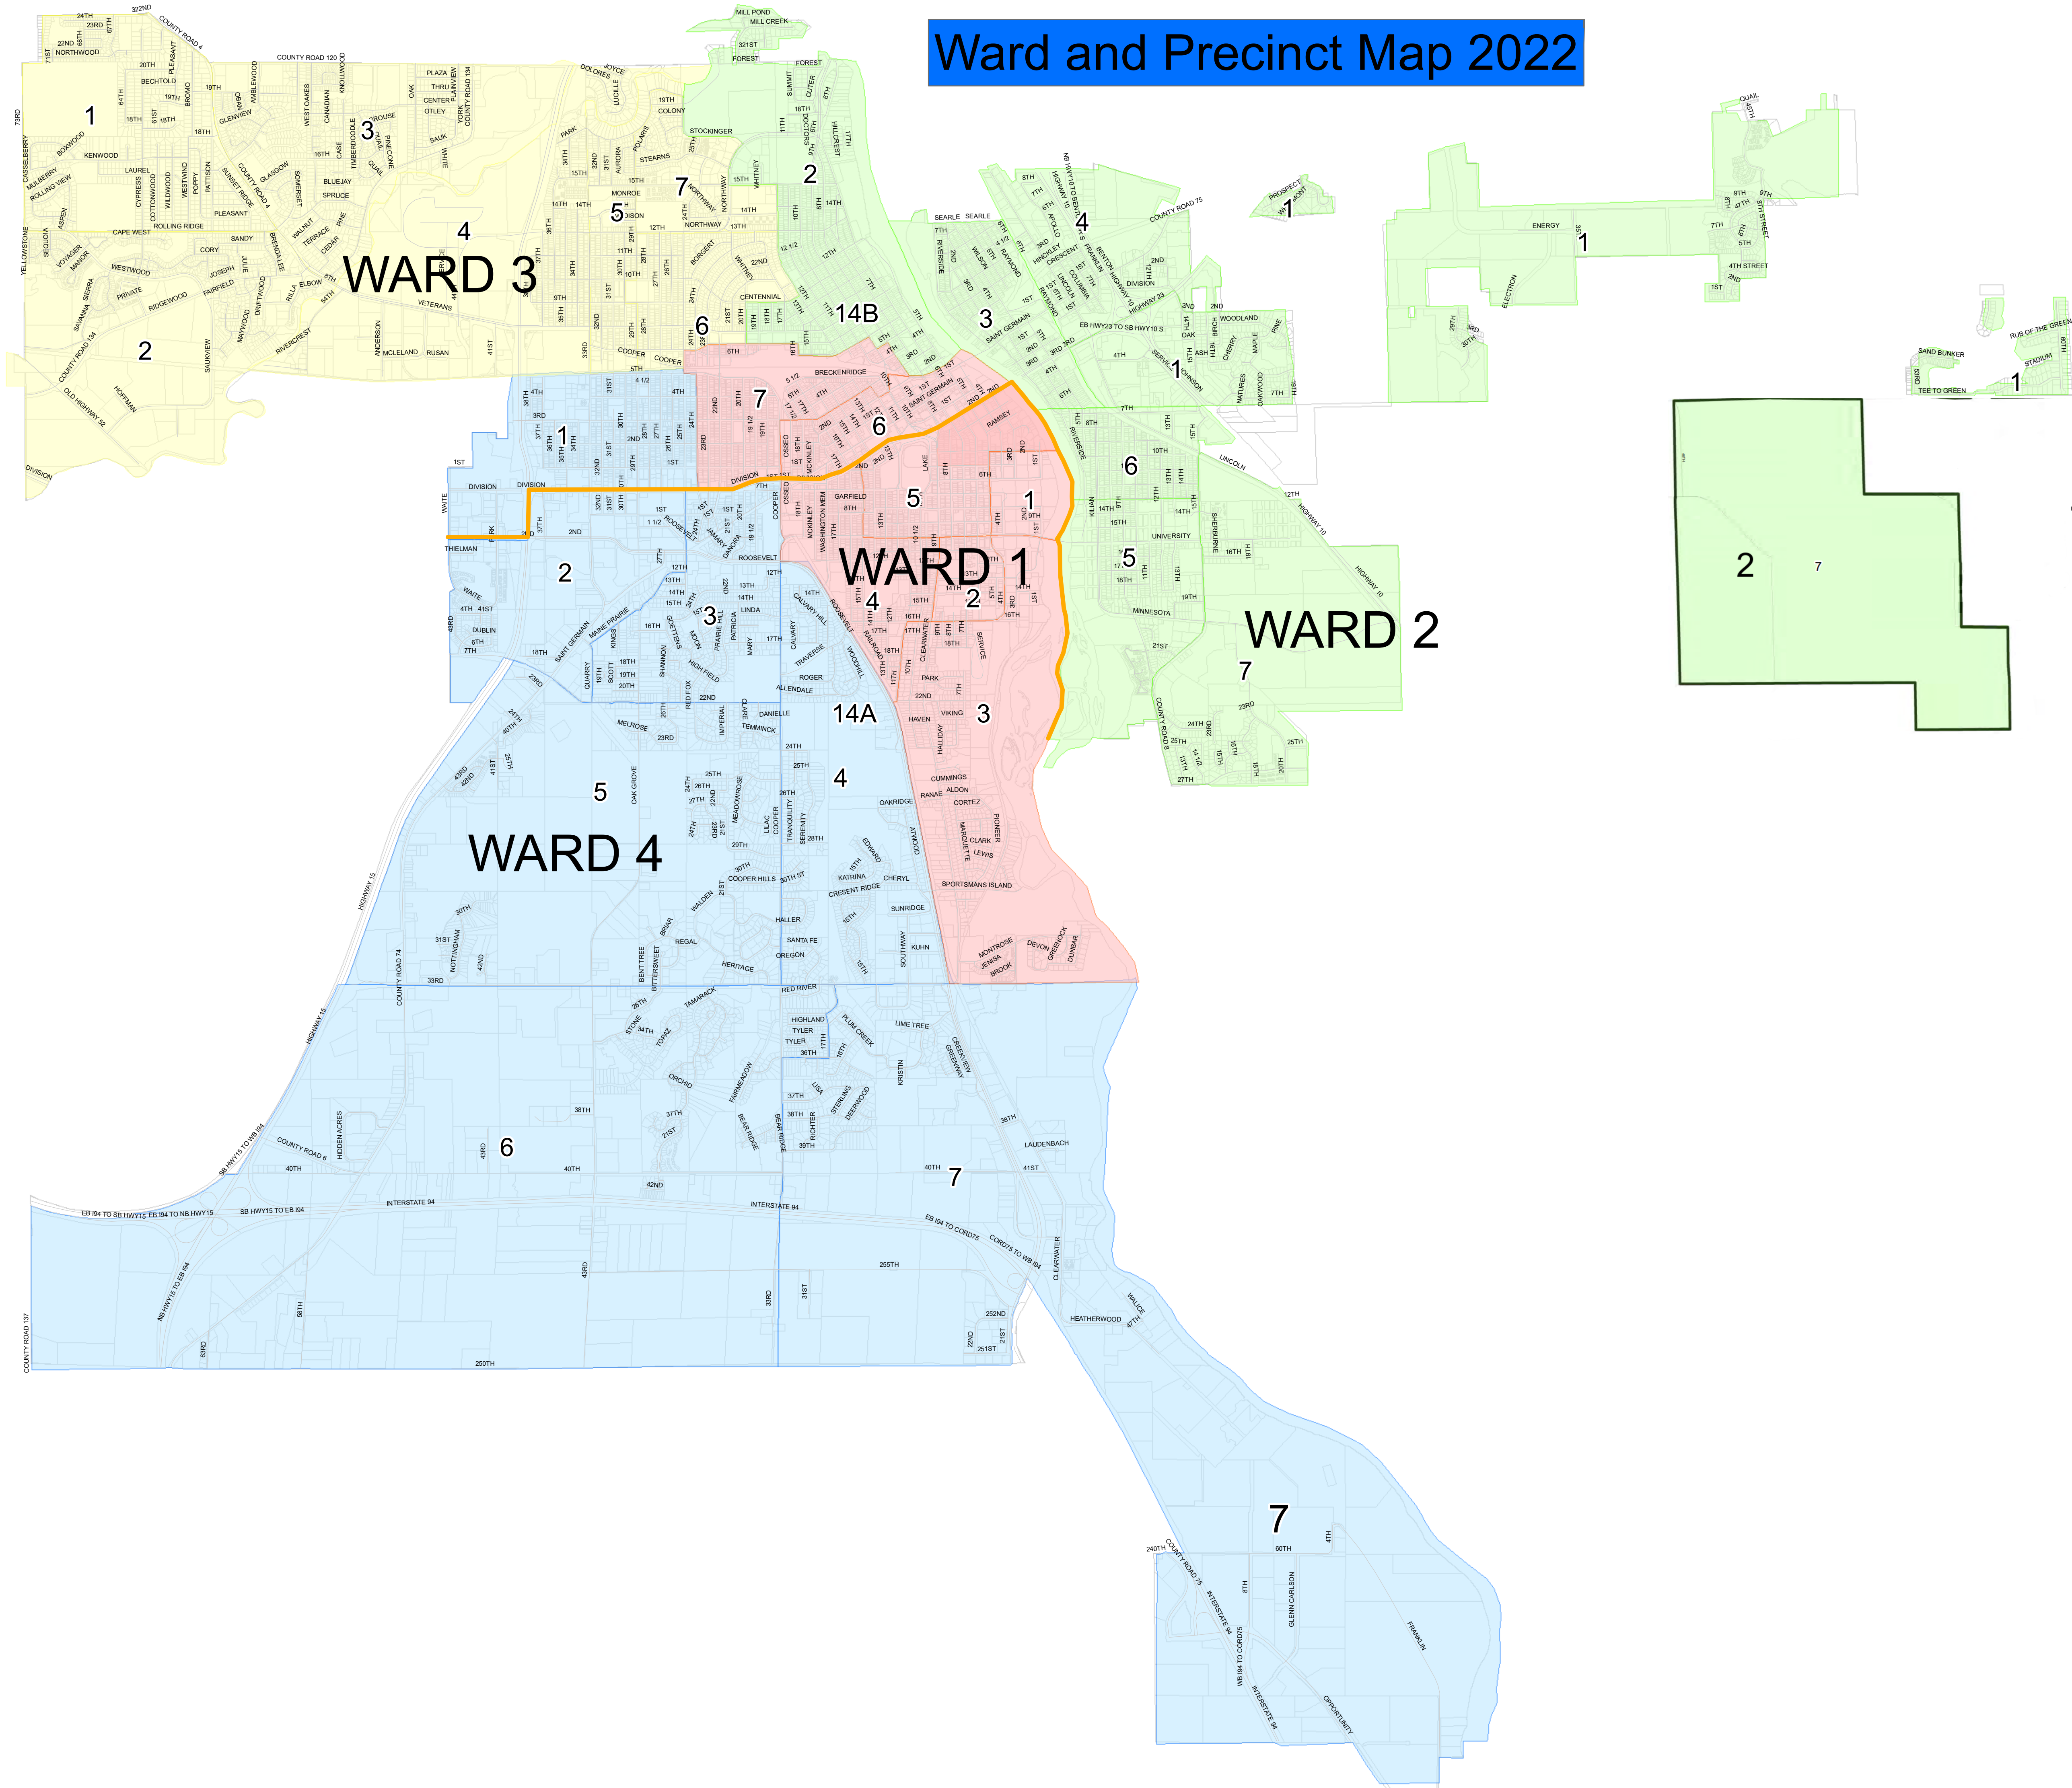

Ward and Precinct Map 2022

Legend

- Ward Boundary
- 14A & 14B Boundary

"This map is neither a legally recorded map or survey and is to be used only for reference purposes. The City of St. Cloud assumes no responsibility for actual or consequential damage incurred as a result of using this data."