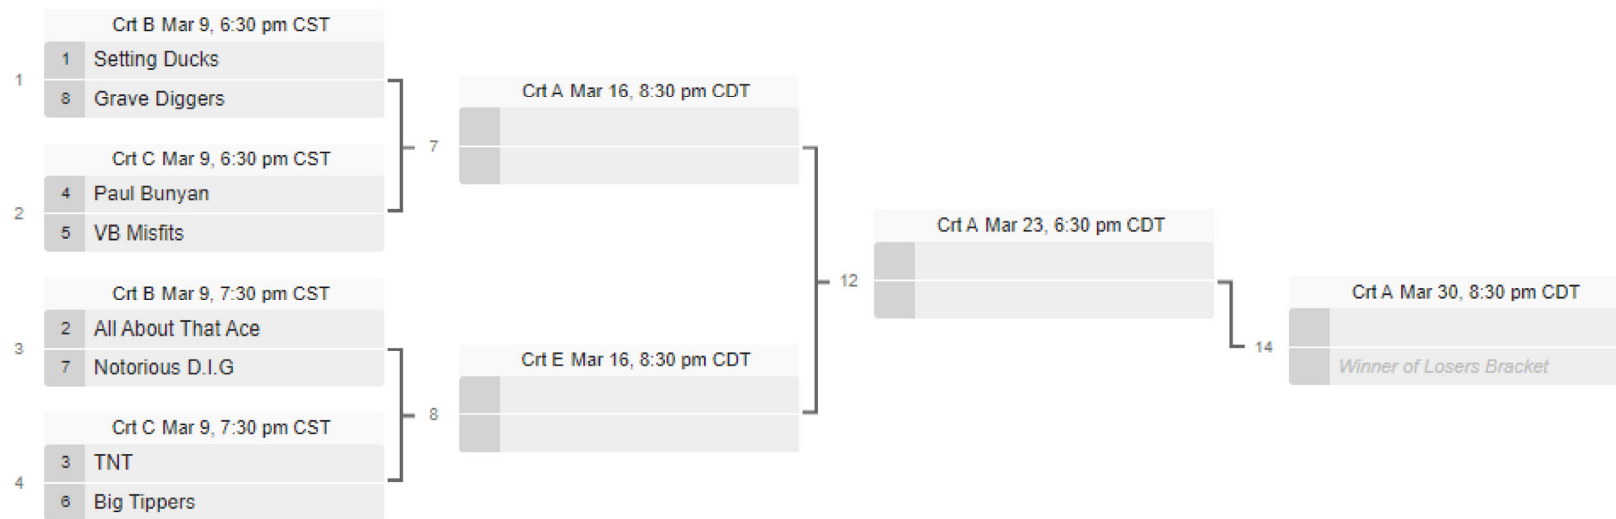

Whitney Recreations Co-Rec Upper Playoff

Round 1	Round 2	Semifinals	Finals
---------	---------	------------	--------

Losers Round 1	Losers Round 2	Losers Round 3	Losers Round 4
----------------	----------------	----------------	----------------