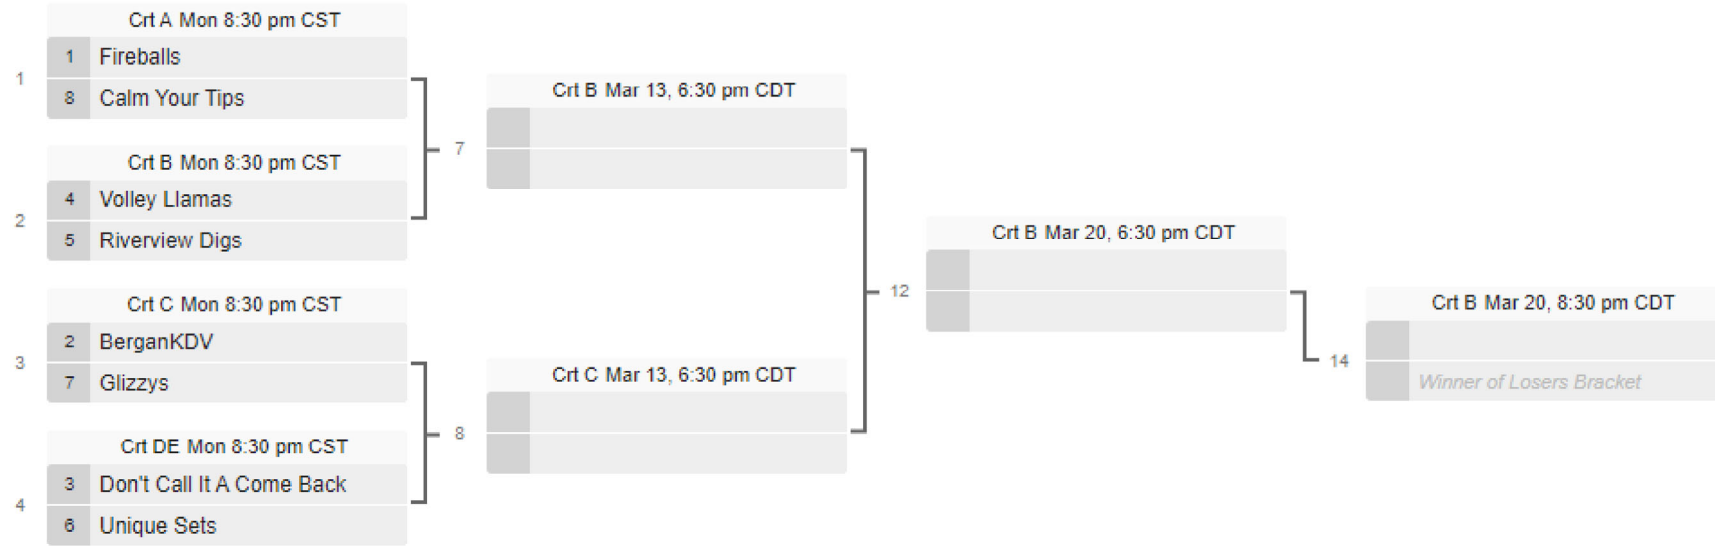

Whitney Recreations Middle Women's Playoffs

Round 1	Round 2	Semifinals	Finals
---------	---------	------------	--------

Losers Round 1	Losers Round 2	Losers Round 3	Losers Round 4
----------------	----------------	----------------	----------------