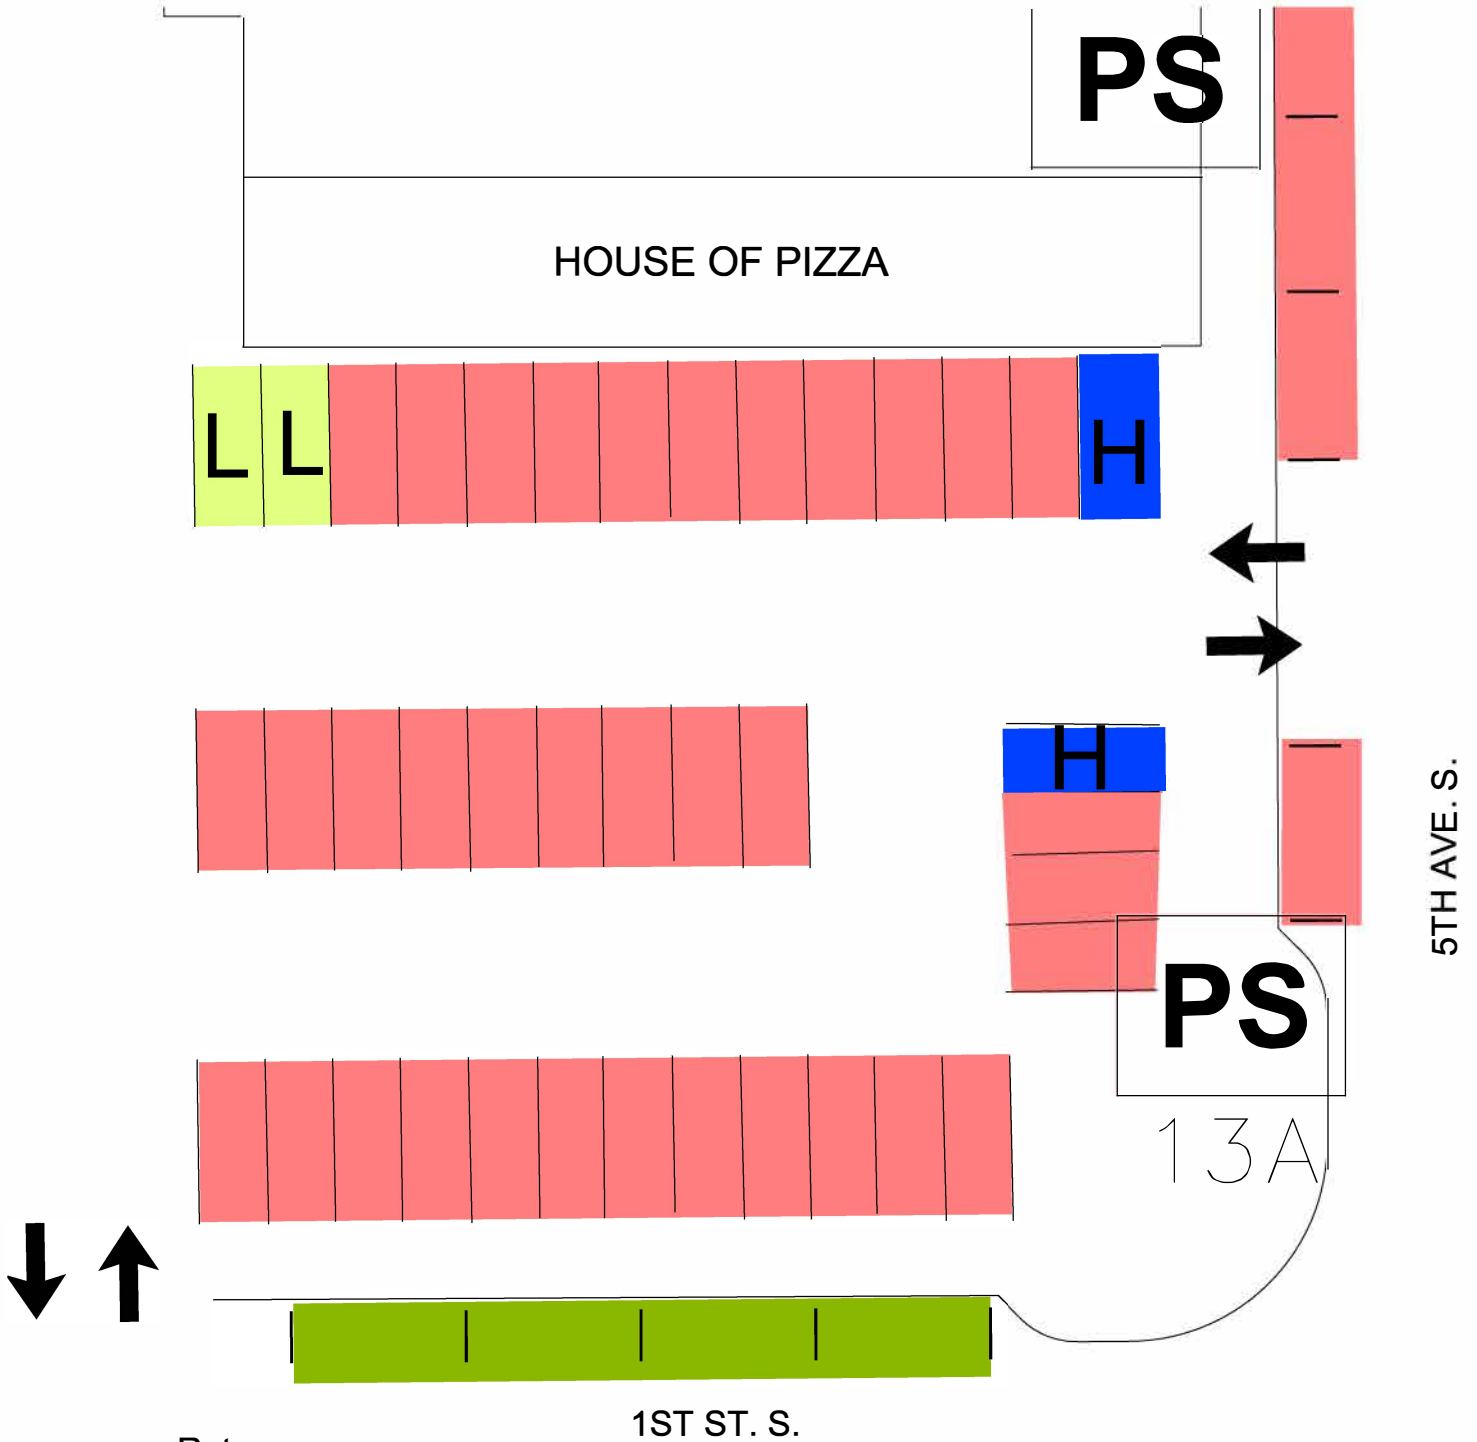

RIVERBOAT LOT

- 35 PAY STATION ONLY STALLS
- L 2 LOADING STALLS
- H 2 HANDICAP STALLS

39 TOTAL STALLS

Rates:

Daily: \$1.00 per hour
2 hour limit parking meters