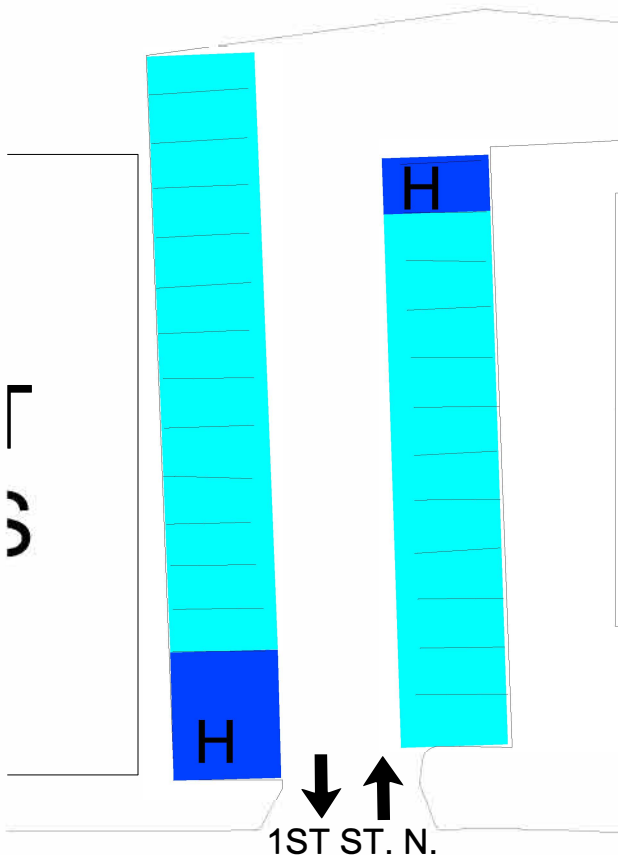

# RIVER'S EDGE LOTS

2ND ST. N.

## RIVER'S EDGE NORTH

30 "C" PERMIT STALLS

30 TOTAL STALLS Rates:

Quarterly: "C" permit - \$78.88 plus tax

Hours of Enforcement: 8:00 am to 6:00 pm Monday through Friday

## RIVER'S EDGE SOUTH

24 METERED OR "C" PERMIT STALLS

H 2 HANDICAP STALLS

26 TOTAL STALLS

Rates:

Daily: \$1.00 per hour  
4 hour limit parking meters

Quarterly: "C" permit - \$78.88 plus tax

Hours of Enforcement: 8:00 am to 6:00 pm Monday through Friday