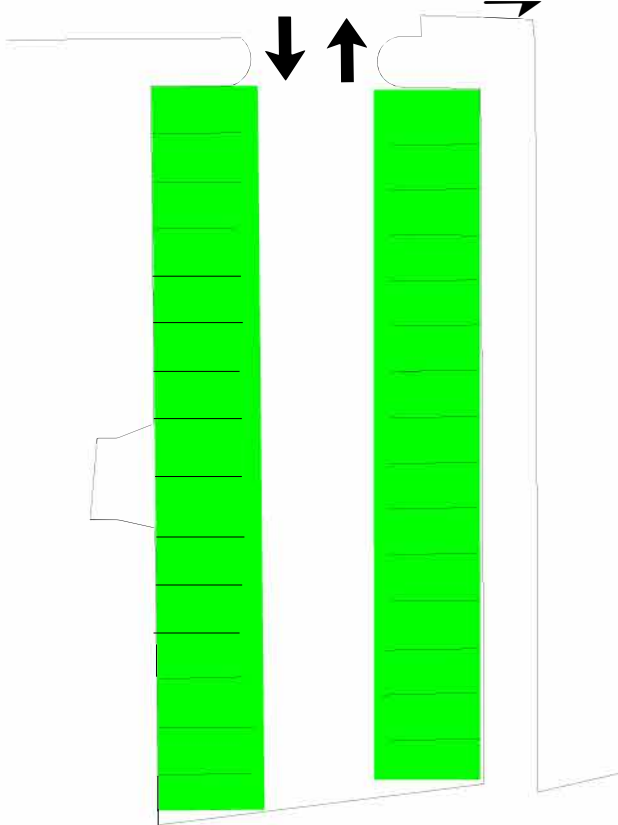

# RIVER'S EDGE LOTS

2ND ST. N.

## RIVER'S EDGE NORTH

30 "C" PERMIT STALLS

30 TOTAL STALLS Rates:

Quarterly: "C" permit - \$78.88 plus tax

Hours of Enforcement: 8:00 am to 6:00 pm Monday through Friday

## RIVER'S EDGE SOUTH

24 METERED OR "C" PERMIT STALLS

H 2 HANDICAP STALLS

26 TOTAL STALLS

Rates:

Daily: \$1.00 per hour  
4 hour limit parking meters

Quarterly: "C" permit - \$78.88 plus tax

Hours of Enforcement: 8:00 am to 6:00 pm Monday through Friday