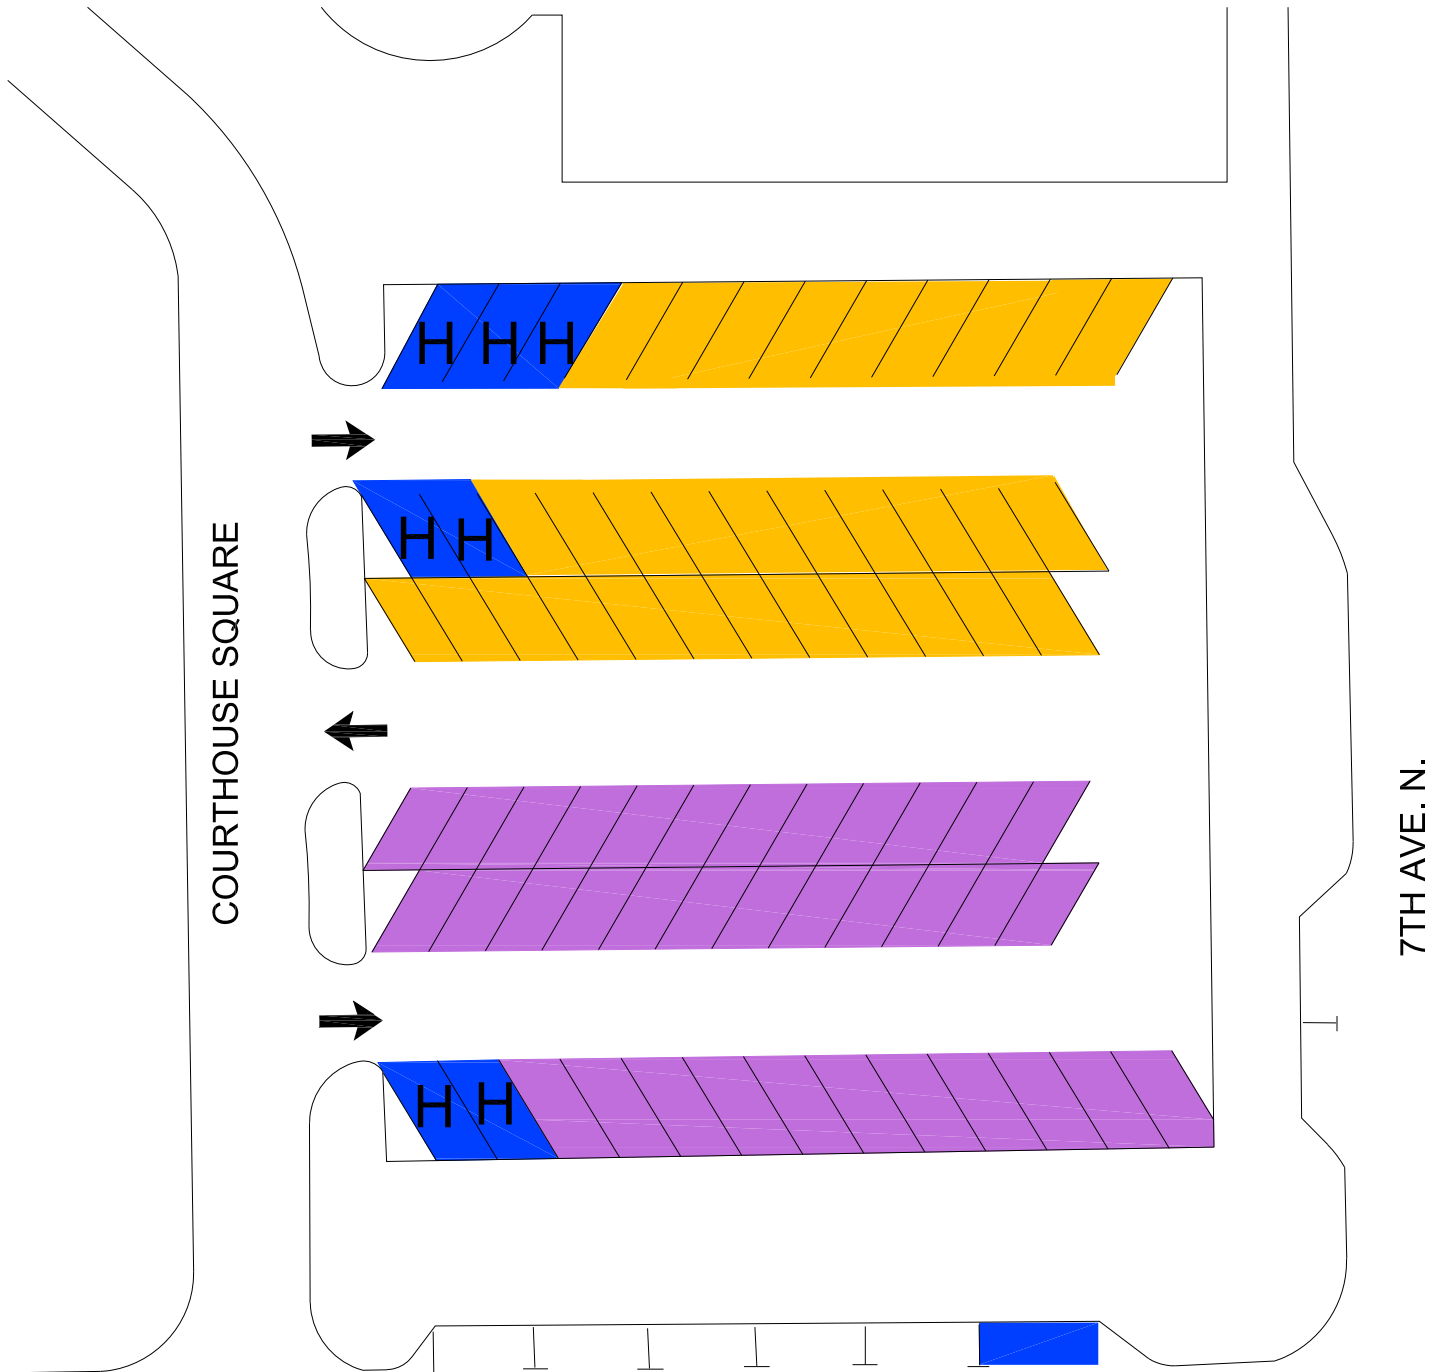

PLAZA LOT

- 35 "A" PERMIT STALLS
- 32 METERED ONLY STALLS
- H 7 HANDICAP STALLS

74 TOTAL STALLS

Rates:

Daily: \$1.00 per hour
1 hour limit parking meters

Quarterly Parking: "A" permit - \$134.20 plus applicable sales tax

Hours of Enforcement: 8:00 am to 6:00 pm Monday through Friday