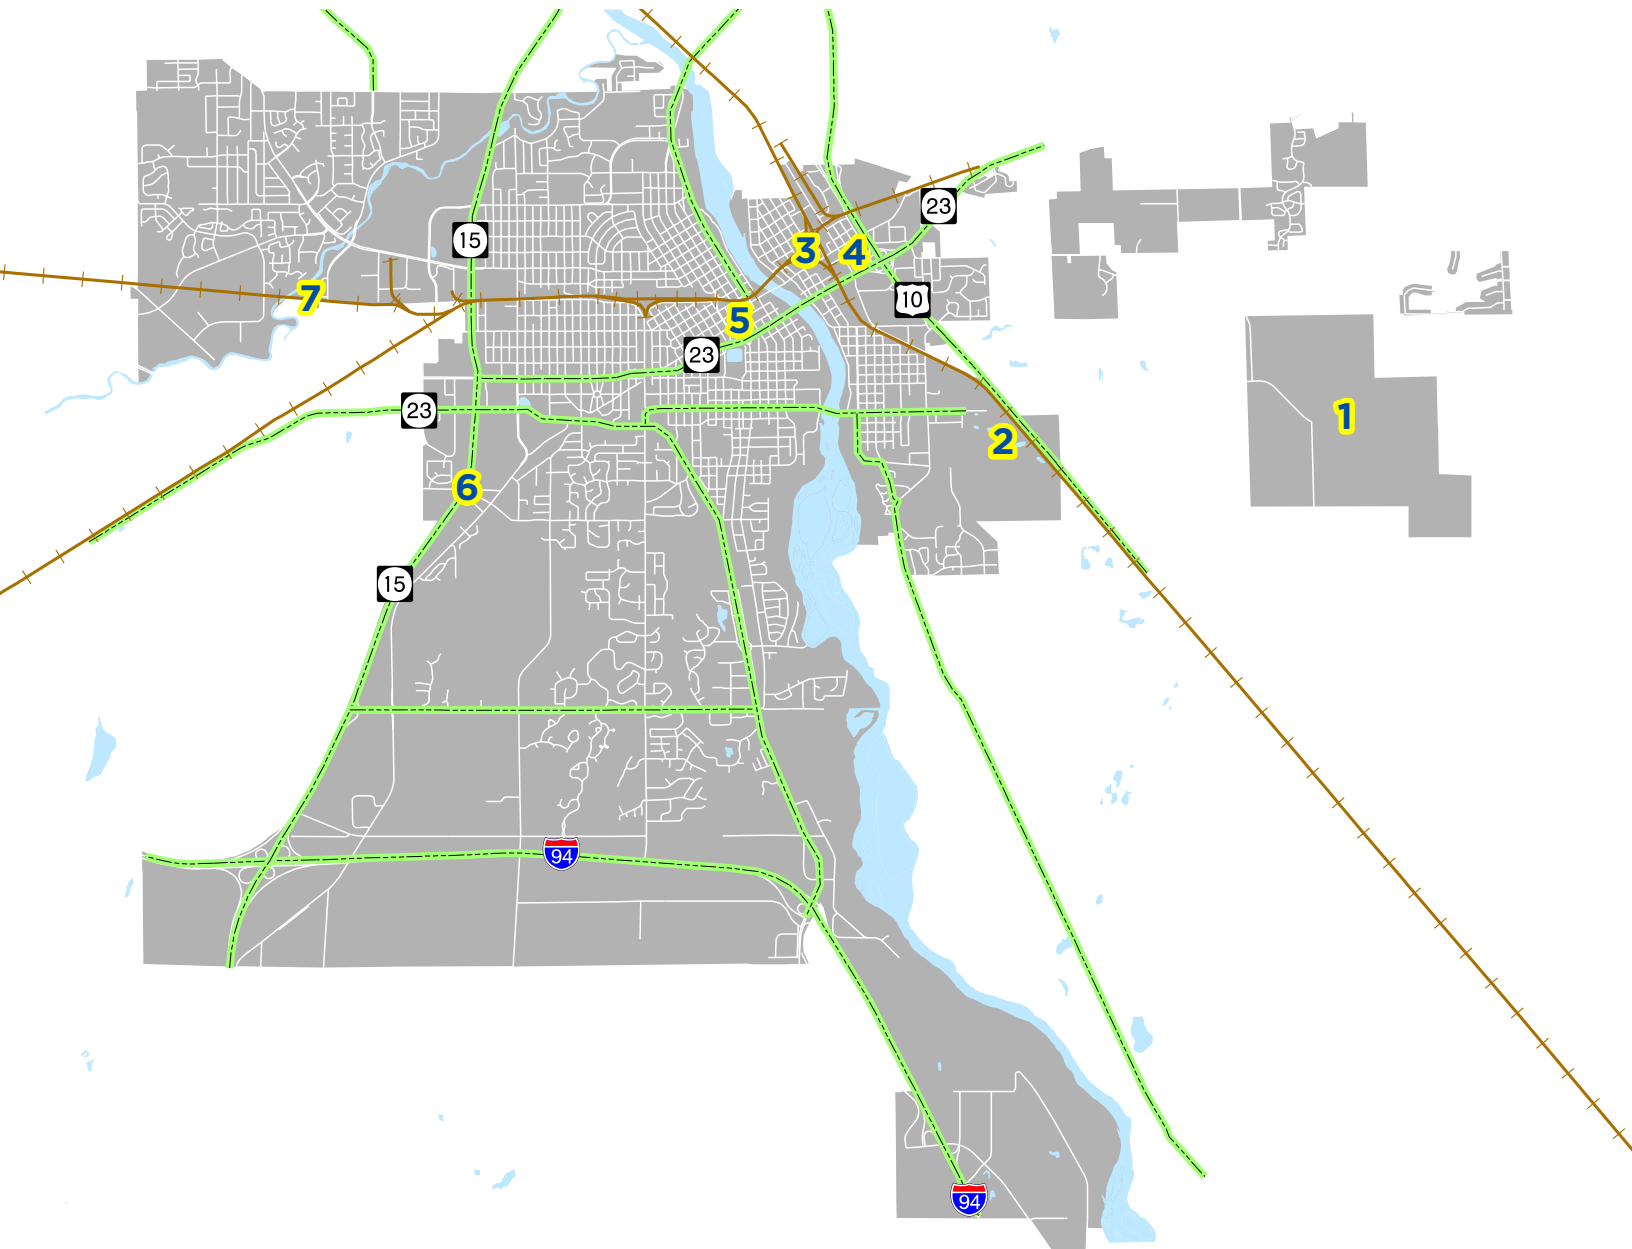

TRANSPORTATION NETWORK

CITY OF
ST.CLOUD
MINNESOTA

Cathy Mehelich, Executive Director
St. Cloud Economic Development Authority
400 2nd St. So., St. Cloud, MN 56301
cathy.mehelich@ci.stcloud.mn.us
320.650.3111
www.ci.stcloud.mn.us

Transportation Network

1. St. Cloud Regional Airport
2. Northstar Link
3. Amtrak
4. Metro Bus Admin Office
5. Metro Bus Mobility Center
6. Major Roadways
7. Rail Lines