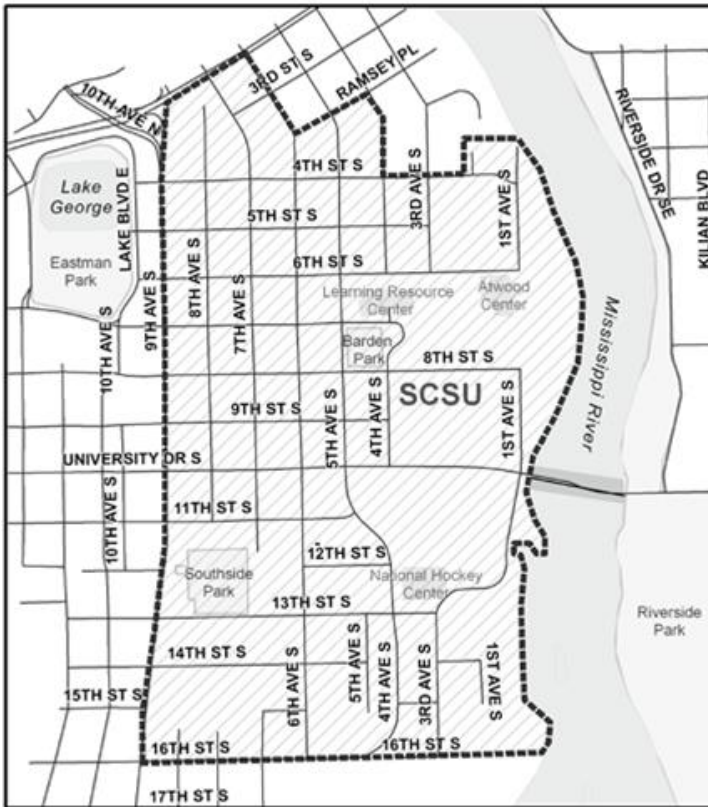

SCSU Neighborhood

NO PARKING 1:00-7:00 a.m.

If you live in the area immediately surrounding St. Cloud State University, you must obey the signs that are posted in the area year-round.

The signs will be:

- No Parking 1-7am, Monday, Wednesday, Friday OR
- No Parking 1-7am Tuesday, Thursday, Saturday

Please note that if you park along Oak Street from 14th-15th Ave SE or along 14th Ave SE from 2nd St SE (CSAH 8) to Oak Street, restrictions have changed and you must follow the signs posted on either side of the street.

Snow Emergency

- If a Snow Emergency is declared and you are in violation of **any** city ordinance, the vehicle will be **towed immediately** to facilitate plowing
- Snow emergencies will be announced on local radio stations, posted continuously on GovTV and also on the St. Cloud City website (www.ci.stcloud.mn.us)